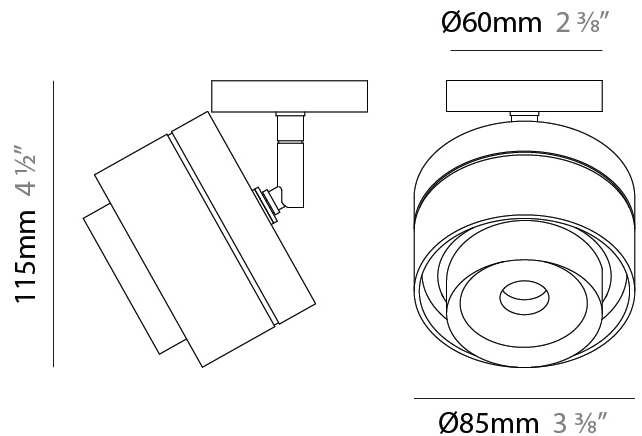

PROJECT	_____
TYPE	_____
SPECIFIER	_____
QUANTITY	_____
DATE	_____

ZOOM SURFACE

A7200015- -

base number   Color   Finish
Temperature   Options

1. To build a product code in our configurator select the specify button on the base model # product page
2. To build a manual product code on this datasheet choose from the options listed below in blue font and add the suffix to the base model #

GENERAL

Series: Zoom
Brand: Letroh
Division: Architectural
Mounting Type: Surface
Mounting Location: Ceiling
Subcategory: Spots

PHYSICAL

Shape: Rectangle
Diameter (mm): 85
Diameter (in): 3 3/8
Height (mm): 115
Height (in): 4 1/2
Light Distribution: Adjustable / Downlight
Weight (kg): 0.38
Weight (lbs): 0.73
Fixture Finish: WHI / BLK
Fixture Material: Aluminum

ELECTRICAL

Lamp Type: LED (Zhaga Standard)
Input Wattage (W): 14.7
Total Output Wattage (W): 12.7
Dimming: Tri-Mode (Non-Dimming and Phase Dimming (120Vac only) and 0-10V Dimming)
Driver Included: No
Driver Location: Remote
Driver Type: Constant Current - Universal
Driver Class: Class 2
Housing: ENCP3
Input Voltage (V): 120 - 277
Constant Current (MA): 350

LED

Color Temperature (°K): 2700 / 3000
Max. Delivered Lumen (lm): 831 / 878
Nominal Lumen (lm): 1010 / 1068
CRI: >97 CRI
Lamp Life (hrs): 50000

OPTICAL

Optic°: 12 - 46
Adjustability: Tilting and rotating

RATINGS AND CERTIFICATIONS

Certified By: Certified for North American Standards
IP rating: IP20