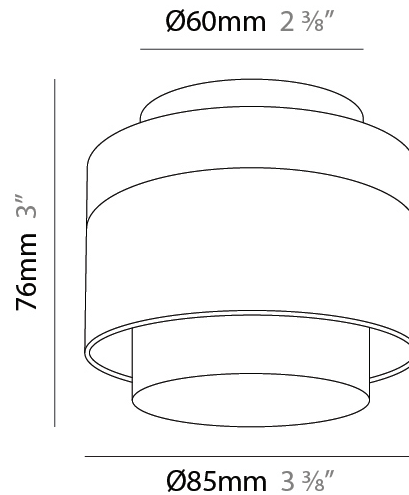

ZOOM SURFACE

A7200016- -

base number   Color   Finish
Temperature   Options

1. To build a product code in our configurator select the specify button on the base model # product page
2. To build a manual product code on this datasheet choose from the options listed below in blue font and add the suffix to the base model #

GENERAL

Series: Zoom
Brand: Letroh
Division: Architectural
Mounting Type: Surface
Mounting Location: Ceiling
Subcategory: Downlight

PHYSICAL

Shape: Rectangle
Diameter (mm): 85
Diameter (in): 3 3/8
Height (mm): 76
Height (in): 3
Light Distribution: Adjustable / Downlight
Weight (kg): 0.38
Weight (lbs): 0.73
Fixture Finish: WHI / BLK
Fixture Material: Aluminum

ELECTRICAL

Lamp Type: LED (Zhaga Standard)
Input Wattage (W): 14.7
Total Output Wattage (W): 12.7
Dimming: Tri-Mode (Non-Dimming and Phase Dimming (120Vac only) and 0-10V Dimming)
Driver Included: No
Driver Location: Remote
Driver Type: Constant Current - Universal
Driver Class: Class 2
Housing: ENCP3
Input Voltage (V): 120 - 277
Constant Current (MA): 350

LED

Color Temperature (°K): 2700 / 3000
Max. Delivered Lumen (lm): 831 / 878
Nominal Lumen (lm): 1010 / 1068
CRI: >97 CRI
Lamp Life (hrs): 50000

OPTICAL

Optic°: 12 - 46
Adjustability: Tilting and rotating

RATINGS AND CERTIFICATIONS

Certified By: Certified for North American Standards
IP rating: IP20

PROJECT
TYPE
SPECIFIER
QUANTITY
DATE