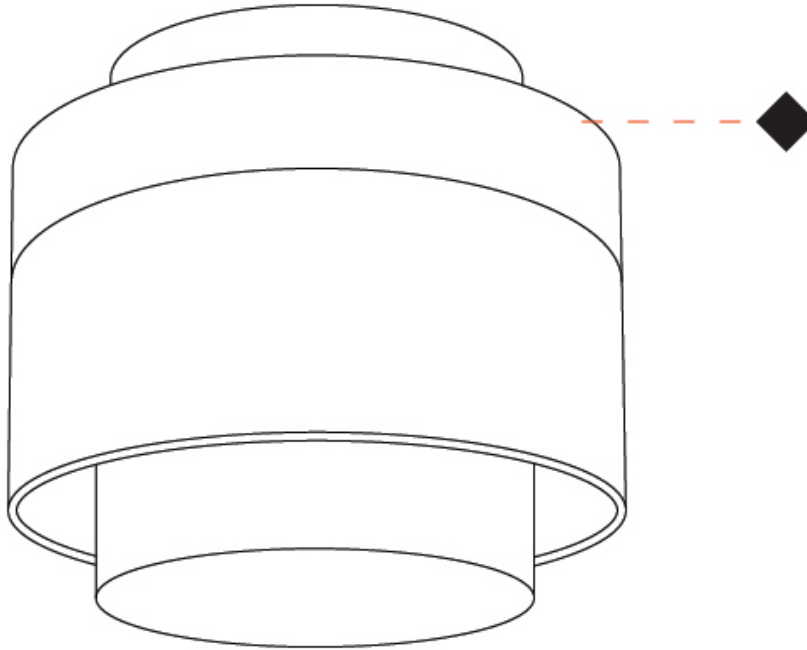

ZOOM SURFACE

A7200016-

PROJECT	_____
TYPE	_____
SPECIFIER	_____
QUANTITY	_____
DATE	_____