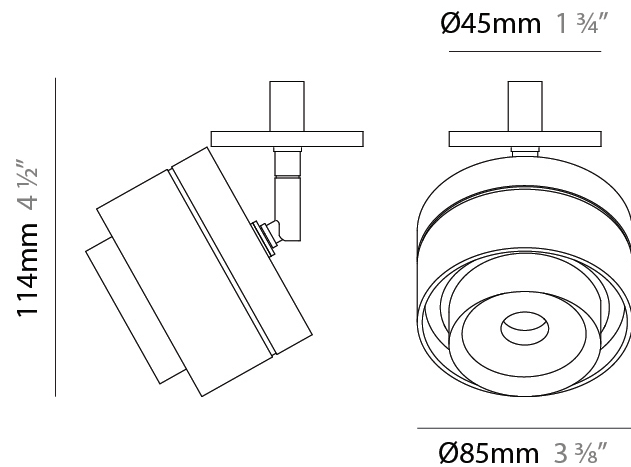

ZOOM SURFACE

A7200014- -

base number   Color   Finish
Temperature   Options

1. To build a product code in our configurator select the specify button on the base model # product page
2. To build a manual product code on this datasheet choose from the options listed below in blue font and add the suffix to the base model #

GENERAL

Series: Zoom
Brand: Letroh
Division: Architectural
Mounting Type: Surface
Mounting Location: Ceiling
Subcategory: Spots

PHYSICAL

Shape: Rectangle
Diameter (mm): 85
Diameter (in): 3 3/8
Height (mm): 114
Height (in): 4 1/2
Light Distribution: Adjustable / Downlight
Weight (kg): 0.38
Weight (lbs): 0.73
Fixture Finish: WHI / BLK
Fixture Material: Aluminum

ELECTRICAL

Lamp Type: LED (Zhaga Standard)
Input Wattage (W): 14.7
Total Output Wattage (W): 12.7
Dimming: Tri-Mode (Non-Dimming and Phase Dimming (120Vac only) and 0-10V Dimming)
Driver Included: No
Driver Location: Remote
Driver Type: Constant Current - Universal
Driver Class: Class 2
Housing: ENCP3
Input Voltage (V): 120 - 277
Constant Current (MA): 350

LED

Color Temperature (°K): 2700 / 3000
Max. Delivered Lumen (lm): 831 / 878
Nominal Lumen (lm): 1010 / 1068
CRI: >97 CRI
Lamp Life (hrs): 50000

OPTICAL

Optic°: 12 - 46
Adjustability: Tilting and rotating

RATINGS AND CERTIFICATIONS

Certified By: Certified for North American Standards
IP rating: IP20